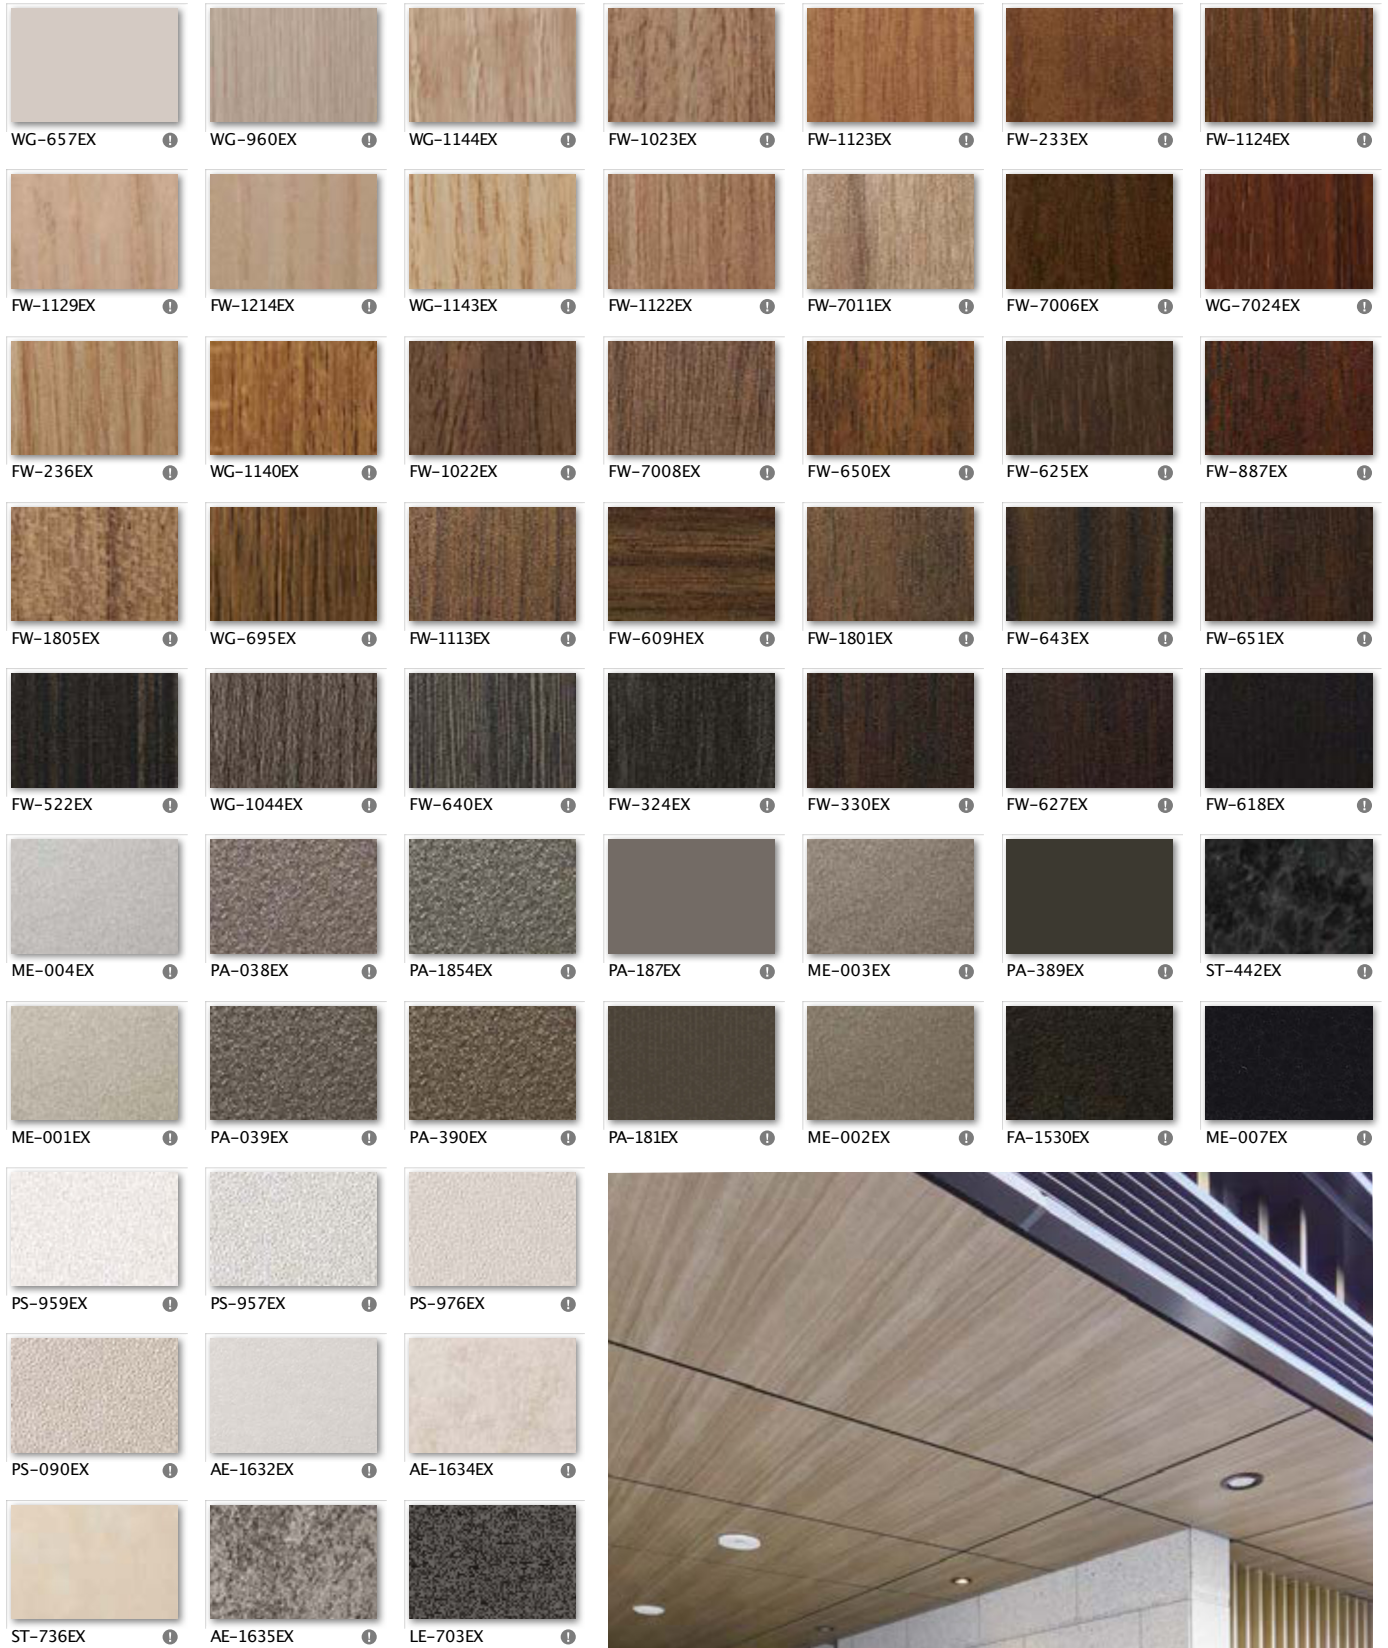

Exterior

For exterior applications

FW-1122EX